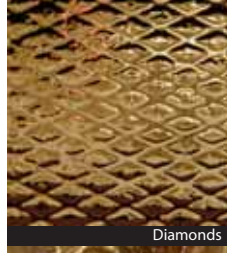

Custom Design