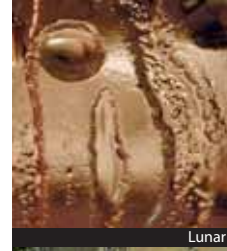

Introduction

The principal of Sculptured Glass Australia, Shar Moorman is an internationally recognised Glass Artist, with numerous installations in private residences, commercial buildings and public art displays.

Shar's work is part of some of the permanent one man show collections at the Museum of Applied Arts and Science, Powerhouse Museum, Art Gallery of Western Australia, Wagga Wagga City Art Centre and the Corning Museum. Commissioned work includes Darling Harbour, Bicentennial, Maroochy Shire Council, Caboolture Brisbane, Nunda, Fernwood Maroochydhore. Awards received include Best Glass Artist in Australia, Best Book at U.S.A. Glass Industry Awards and grants for both art development and research.

A background of extensive experience in large and small scale glass (traditional and contemporary) and associations with other mediums, provides Shar with an ability to dialog with Architects, Builders, Interior Designers, Shop Fitters, Artists and the knowledge to problem solve within the constraint of the medium. She has forged a unique vocabulary in the fields of personal expression, architectural setting and the private sector.

Studio

These unique works begin in the studio located at:

5 Gloucester Rd, Buderim, Sunshine Coast QLD 4556

To contact the studio, please either phone, email or fax your interest to:

Ph/Fax: 07 5445 4702 Email: sculpturedglass@bigpond.com

Galaxy

Predominantly clear glass is sculptured however, as demonstrated in the above photos, the glass absorbs and transmits surrounding colour becoming an intrinsic part and harmonious with the complete interior statement.

sculptured glass australia
sga