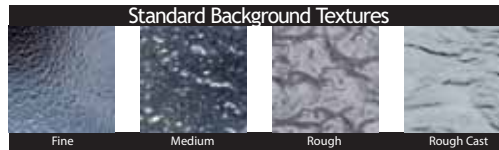

Cascade

Waterfall (Detail)

Standard Background Textures

Fine

Medium

Rough

Rough Cast

Predominantly clear glass is sculptured however, as demonstrated in the above photos, the glass absorbs and transmits surrounding colour becoming an intrinsic part and harmonious with the complete interior statement.