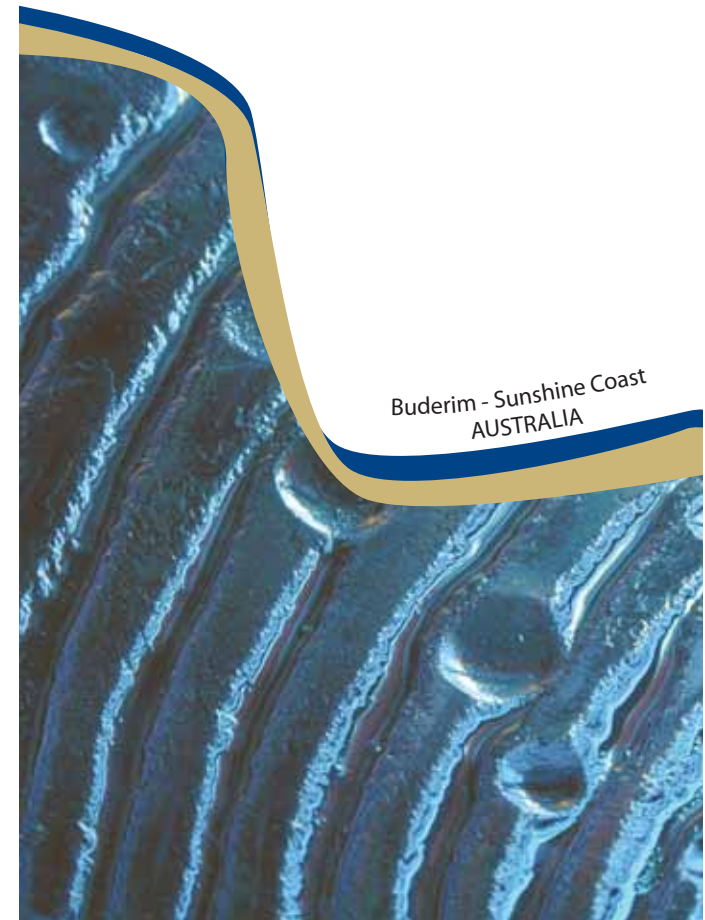

Timber Sculpture:
Carlos Sanchez

Buderim - Sunshine Coast
AUSTRALIA